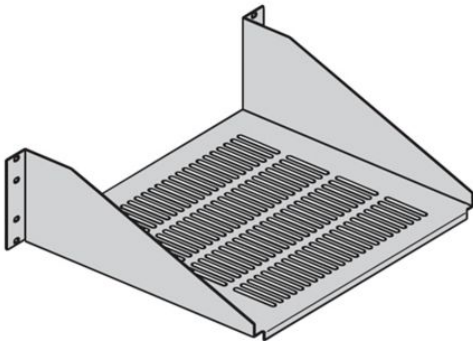

Eaton SB747V2310SSL

Catalog Number: SB747V2310SSL

Eaton B-Line series open frame racks, Steel, #12-24 mounting hardware, Three (3) mounting spaces required, 100 lb load capacity, Silver powder coat, Single sided rack mounted shelf solid shelf

Product specifications

Special features

Three (3) mounting spaces required

Material

Steel

Model

Single sided rack mounted shelf solid shelf

Finish

Silver powder coat